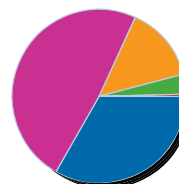

Lovejoy ISD		FAST Rating		
<b>Total Enrollment</b>				3214
<b>Educational Region</b>	Region 10 - Richardson			
<b>County</b>	COLLIN			
<b>District Type</b>	Other Central City Suburban			
<b>Percent Economically Disadvantaged</b>				2.7%
<b>Limited English Proficiency</b>				0.7%
<b>Disciplinary Placement</b>				6.5%
<b>At Risk</b>				11.3%
<b>Ethnicity</b>	<b>Students</b>		<b>Teachers</b>	
	Count	Percent	Count	Percent
<b>White</b>	2755	85.7%	229	90.9%
<b>Hispanic</b>	187	5.8%	9	3.6%
<b>African American</b>	83	2.6%	6	2.4%
<b>Asian/Pacific Islander</b>	156	4.9%	4	1.6%
<b>Native American</b>	33	1.0%	4	1.6%
<b>Male</b>		N/A	52	20.7%
<b>Female</b>		N/A	201	79.3%

### School District Demographics

Percentages based on Ethnicity

Lovejoy ISD

Students

Teachers

Texas

Students

Teachers

"Note: Percentages may not total 100% due to rounding."

The primary purpose of district and campus comparisons on this site is for self-improvement. Care should be taken when comparing data from different districts and/or campuses, since certain comparisons may not yield meaningful results.