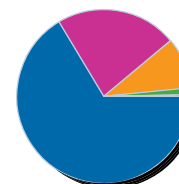

Lovejoy ISD		FAST Rating		
<b>Total Enrollment</b>				3214
<b>Educational Region</b>	Region 10 - Richardson			
<b>County</b>	COLLIN			
<b>District Type</b>	Other Central City Suburban			
<b>Percent Economically Disadvantaged</b>				2.7%
<b>Limited English Proficiency</b>				0.7%
<b>Disciplinary Placement</b>				6.5%
<b>At Risk</b>				11.3%
<b>Ethnicity</b>	<b>Students</b>		<b>Teachers</b>	
	Count	Percent	Count	Percent
<b>White</b>	2755	85.7%	229	90.9%
<b>Hispanic</b>	187	5.8%	9	3.6%
<b>African American</b>	83	2.6%	6	2.4%
<b>Asian/Pacific Islander</b>	156	4.9%	4	1.6%
<b>Native American</b>	33	1.0%	4	1.6%
<b>Male</b>		N/A	52	20.7%
<b>Female</b>		N/A	201	79.3%

### School District Demographics

Percentages based on Ethnicity

Lovejoy ISD

Students

Teachers

Texas

Students

Teachers

"Note: Percentages may not total 100% due to rounding."

The primary purpose of district and campus comparisons on this site is for self-improvement. Care should be taken when comparing data from different districts and/or campuses, since certain comparisons may not yield meaningful results.