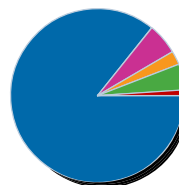

Lovejoy ISD		FAST Rating		
<b>Total Enrollment</b>				3214
<b>Educational Region</b>	Region 10 - Richardson			
<b>County</b>	COLLIN			
<b>District Type</b>	Other Central City Suburban			
<b>Percent Economically Disadvantaged</b>				2.7%
<b>Limited English Proficiency</b>				0.7%
<b>Disciplinary Placement</b>				6.5%
<b>At Risk</b>				11.3%
<b>Ethnicity</b>	<b>Students</b>		<b>Teachers</b>	
	Count	Percent	Count	Percent
<b>White</b>	2755	85.7%	229	90.9%
<b>Hispanic</b>	187	5.8%	9	3.6%
<b>African American</b>	83	2.6%	6	2.4%
<b>Asian/Pacific Islander</b>	156	4.9%	4	1.6%
<b>Native American</b>	33	1.0%	4	1.6%
<b>Male</b>		N/A	52	20.7%
<b>Female</b>		N/A	201	79.3%

### School District Demographics

Percentages based on Ethnicity

Lovejoy ISD

Students

Teachers

Texas

Students

Teachers